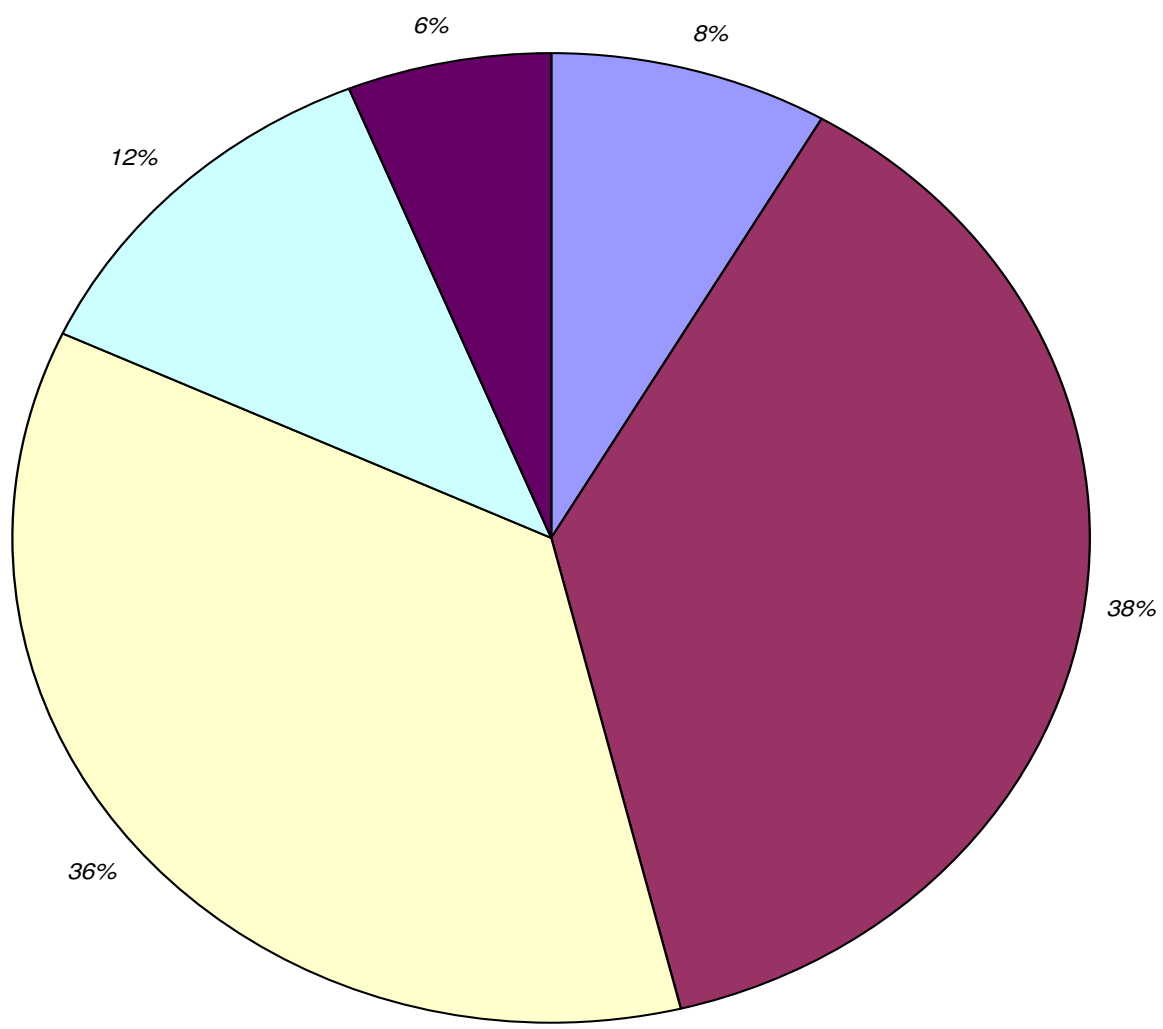

# Aerobic Bacteria

Alcohol

Anaerobic Bacteria

# App. Attenuation

Calories

Color

Density

pH

# Real Attenuation

Real Extract

Total VDK

Wild Yeast

Overall Micro

Micro By Test

- Aerobic Bacteria, Non-Zero
- Aerobic Bacteria, Zero
- Anaerobic Bacteria, Non-Zero
- Anaerobic Bacteria, Zero
- Wild Yeast, Non-Zero
- Wild Yeast, Zero