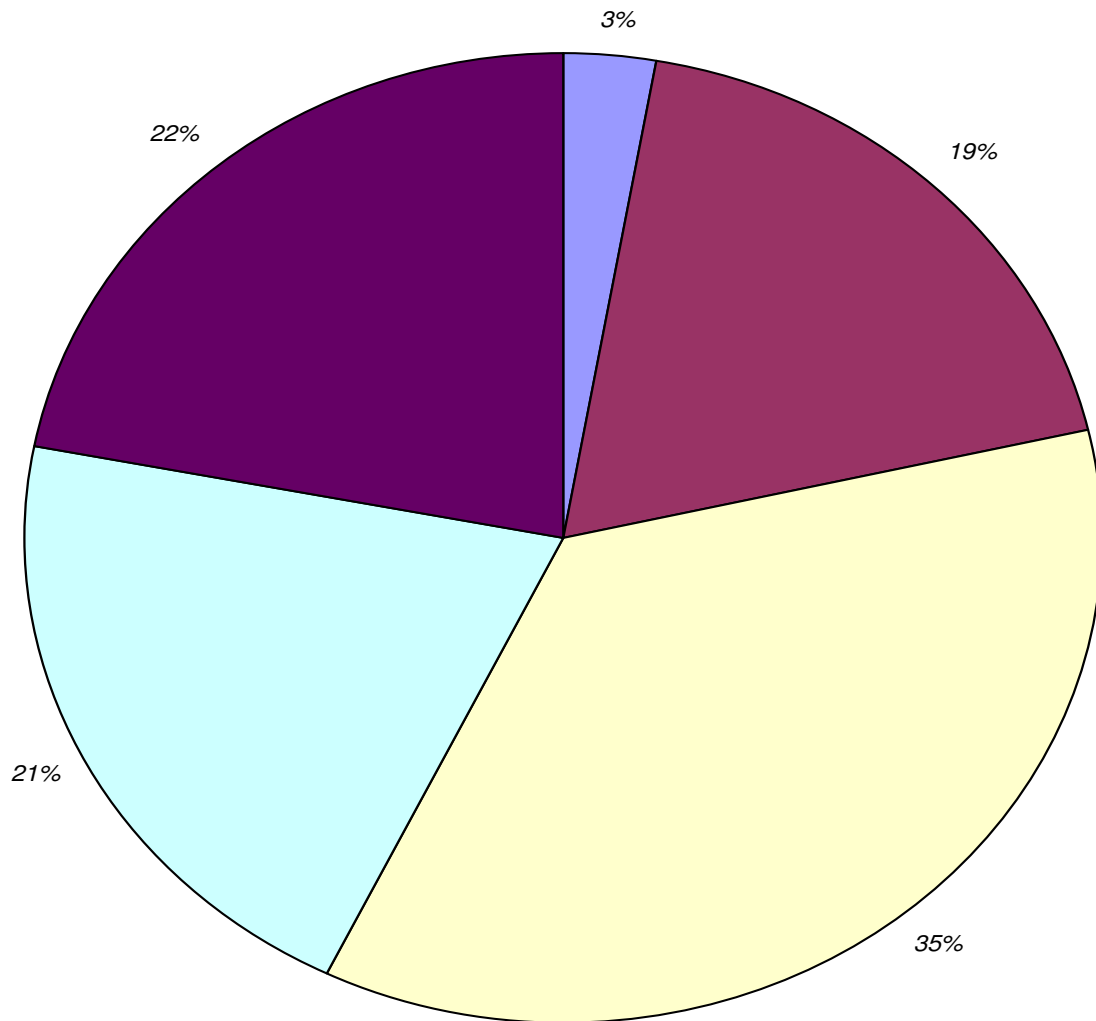

# Aerobic Bacteria

Alcohol

Anaerobic Bacteria

# App. Attenuation

Calories

Color

Density

pH

# Real Attenuation

Real Extract

Total VDK

Wild Yeast

Overall Micro

Micro By Test

- Aerobic Bacteria, Non-Zero
- Aerobic Bacteria, Zero
- Anaerobic Bacteria, Non-Zero
- Anaerobic Bacteria, Zero
- Wild Yeast, Non-Zero
- Wild Yeast, Zero