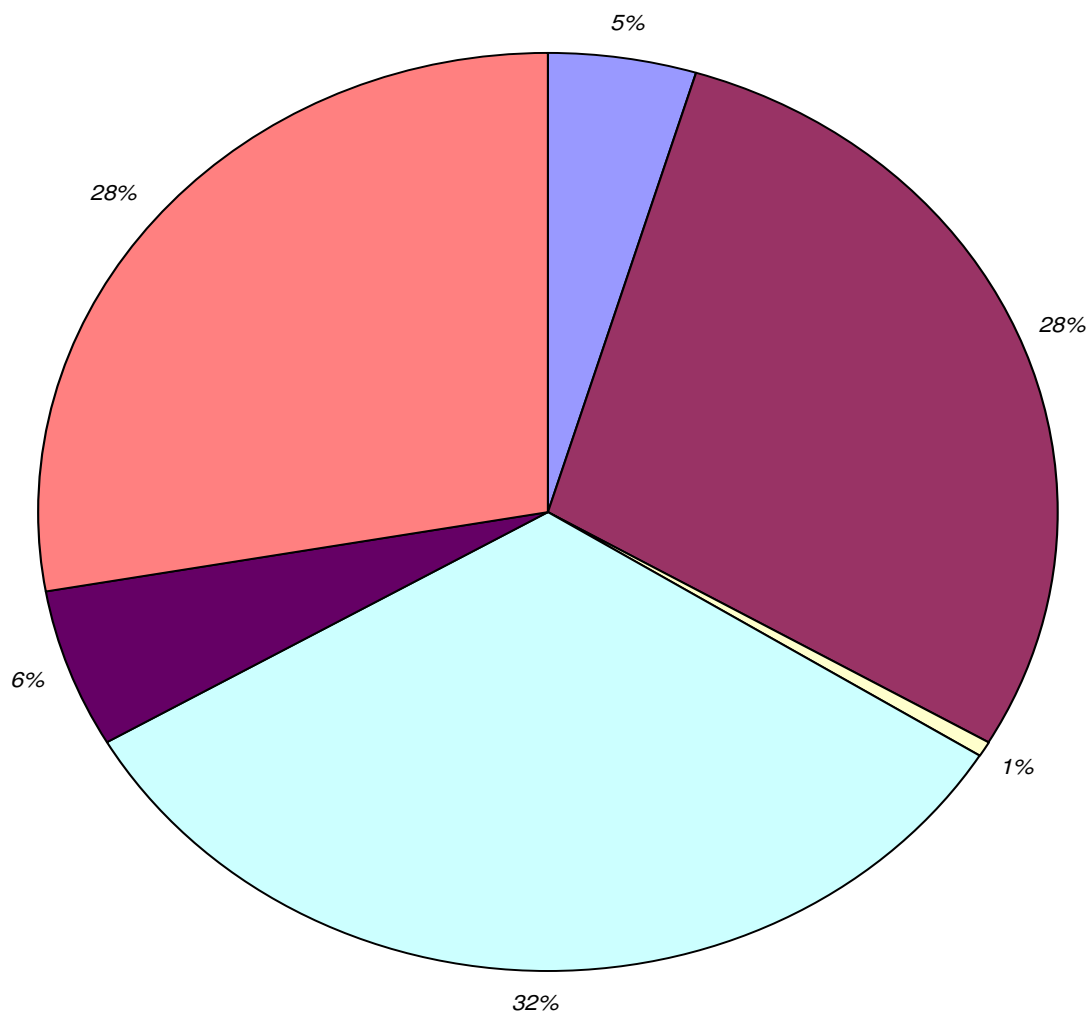

# Real Attenuation

Real Extract

Total VDK

Wild Yeast

Overall Micro

Micro By Test

- Aerobic Bacteria, Non-Zero
- Aerobic Bacteria, Zero
- Anaerobic Bacteria, Non-Zero
- Anaerobic Bacteria, Zero
- Wild Yeast, Non-Zero
- Wild Yeast, Zero

# IBU - Northeast

IBU - Northwest

IBU - South