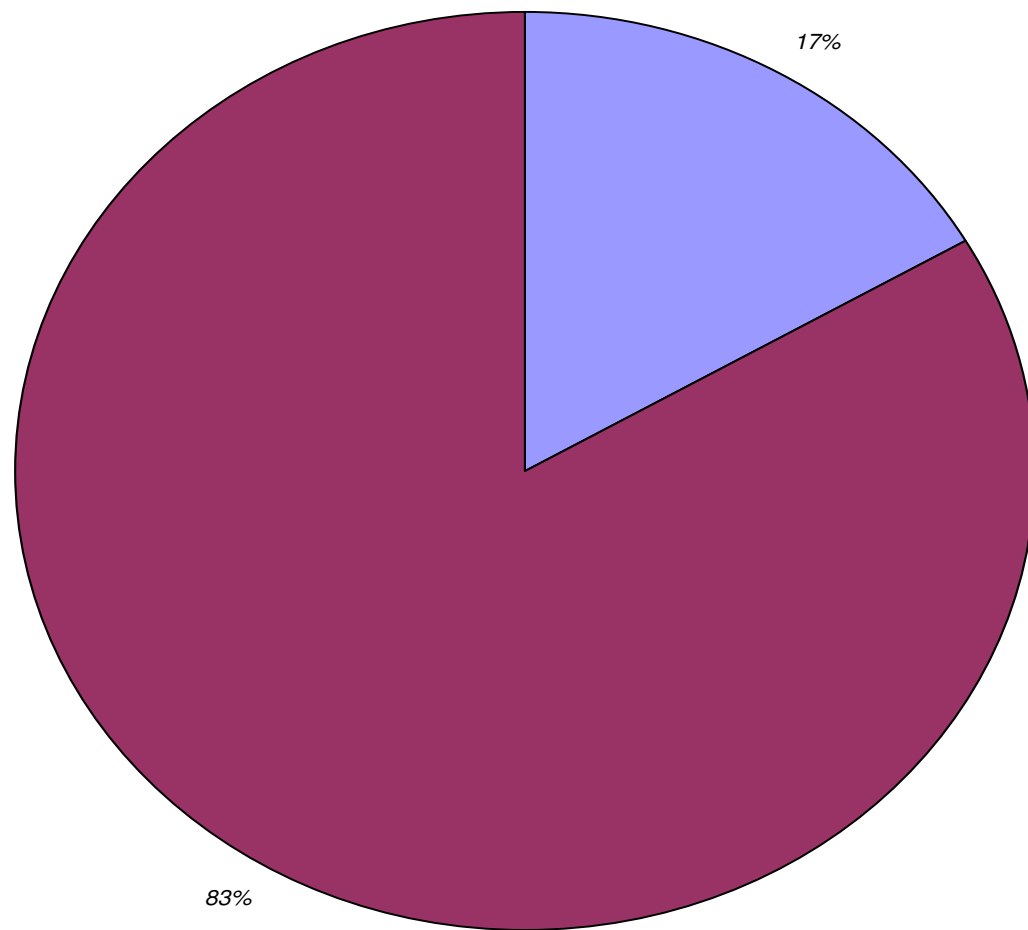

# Real Attenuation

Real Extract

Total VDK

Wild Yeast

Overall Micro

Micro By Test

- Aerobic Bacteria, Non-Zero
- Aerobic Bacteria, Zero
- Anaerobic Bacteria, Non-Zero
- Anaerobic Bacteria, Zero
- Wild Yeast, Non-Zero
- Wild Yeast, Zero