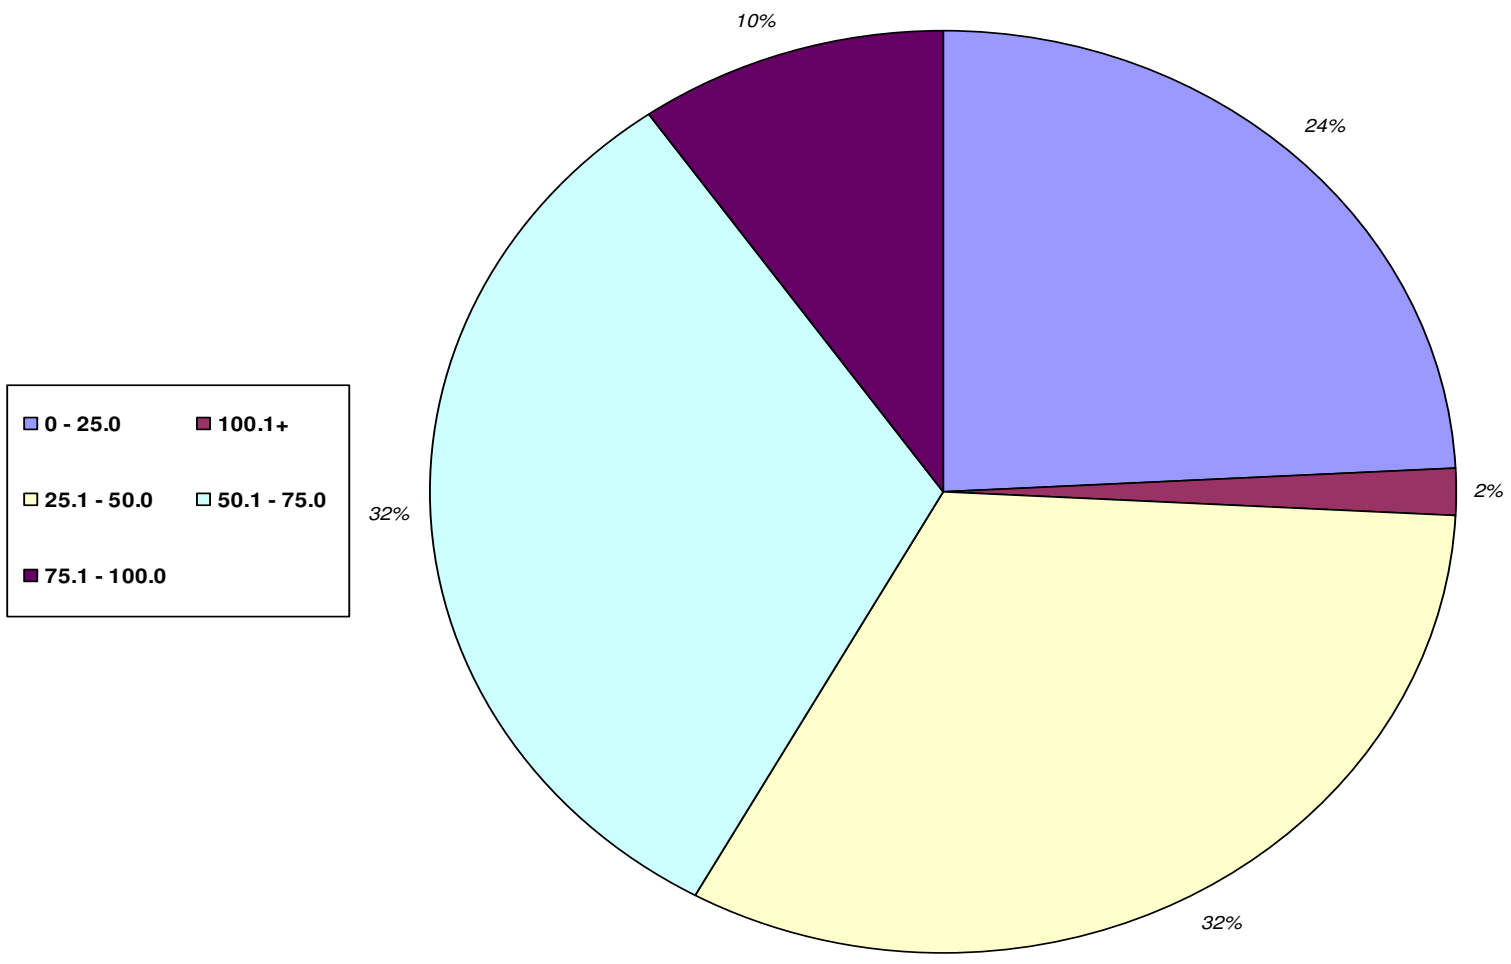

# Real Attenuation

Real Extract

Total VDK

Wild Yeast

Overall Micro

Micro By Test

- Aerobic Bacteria, Non-Zero
- Aerobic Bacteria, Zero
- Anaerobic Bacteria, Non-Zero
- Anaerobic Bacteria, Zero
- Wild Yeast, Non-Zero
- Wild Yeast, Zero

# IBU - Northeast

IBU - Northwest

IBU - South