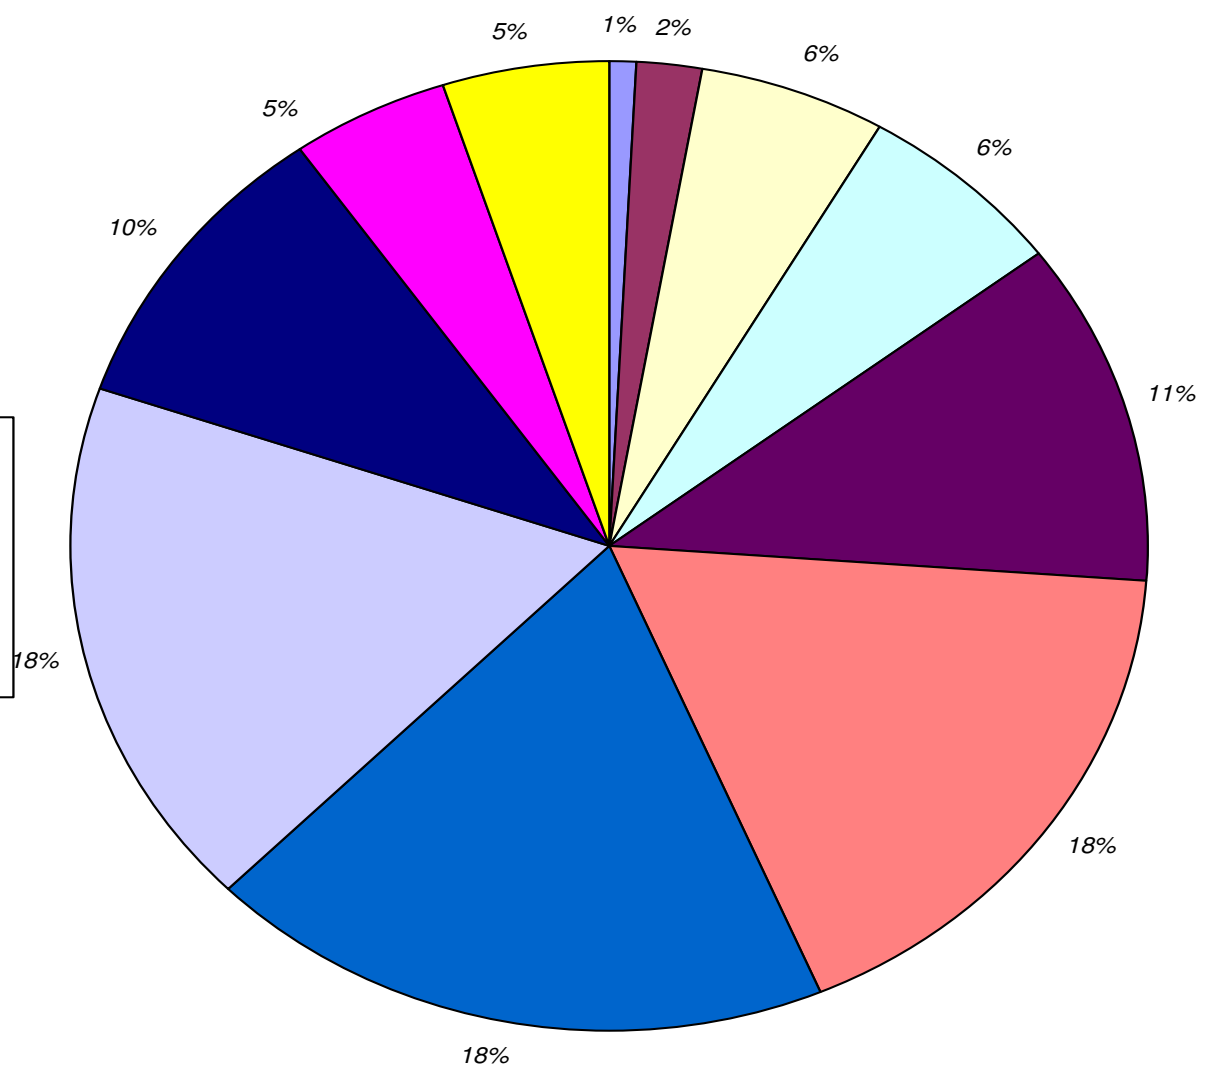

# Aerobic Bacteria

Alcohol

Anaerobic Bacteria

# App. Attenuation

Calories

Color

Density

pH

# Real Attenuation

Real Extract

Total VDK

Wild Yeast

Overall Micro

Micro By Test

- Aerobic Bacteria, Non-Zero
- Aerobic Bacteria, Zero
- Anaerobic Bacteria, Non-Zero
- Anaerobic Bacteria, Zero
- Wild Yeast, Non-Zero
- Wild Yeast, Zero