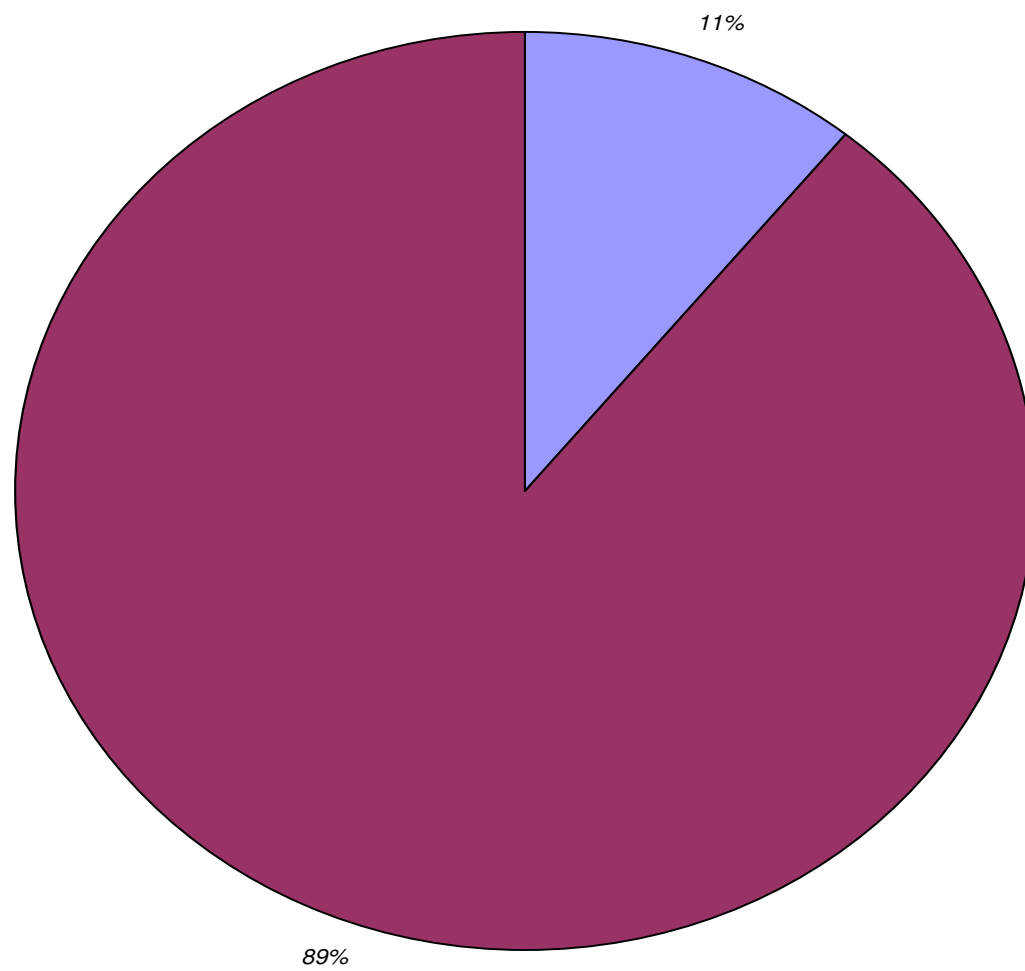

# Real Attenuation

Real Extract

Total VDK

Wild Yeast

Overall Micro

Micro By Test

- Aerobic Bacteria, Non-Zero
- Aerobic Bacteria, Zero
- Anaerobic Bacteria, Non-Zero
- Anaerobic Bacteria, Zero
- Wild Yeast, Non-Zero
- Wild Yeast, Zero

# IBU - Northeast

IBU - Northwest

IBU - South