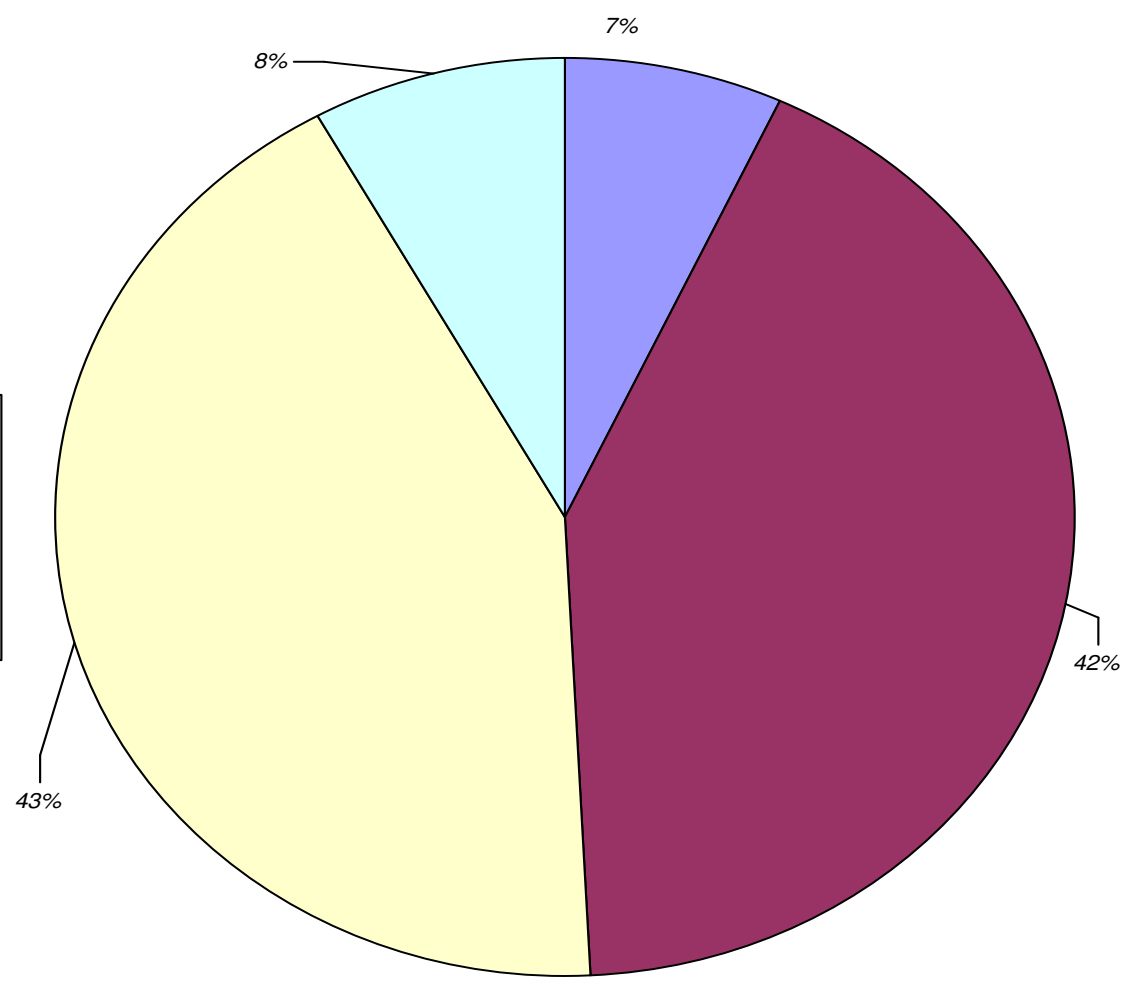

App. Attenuation