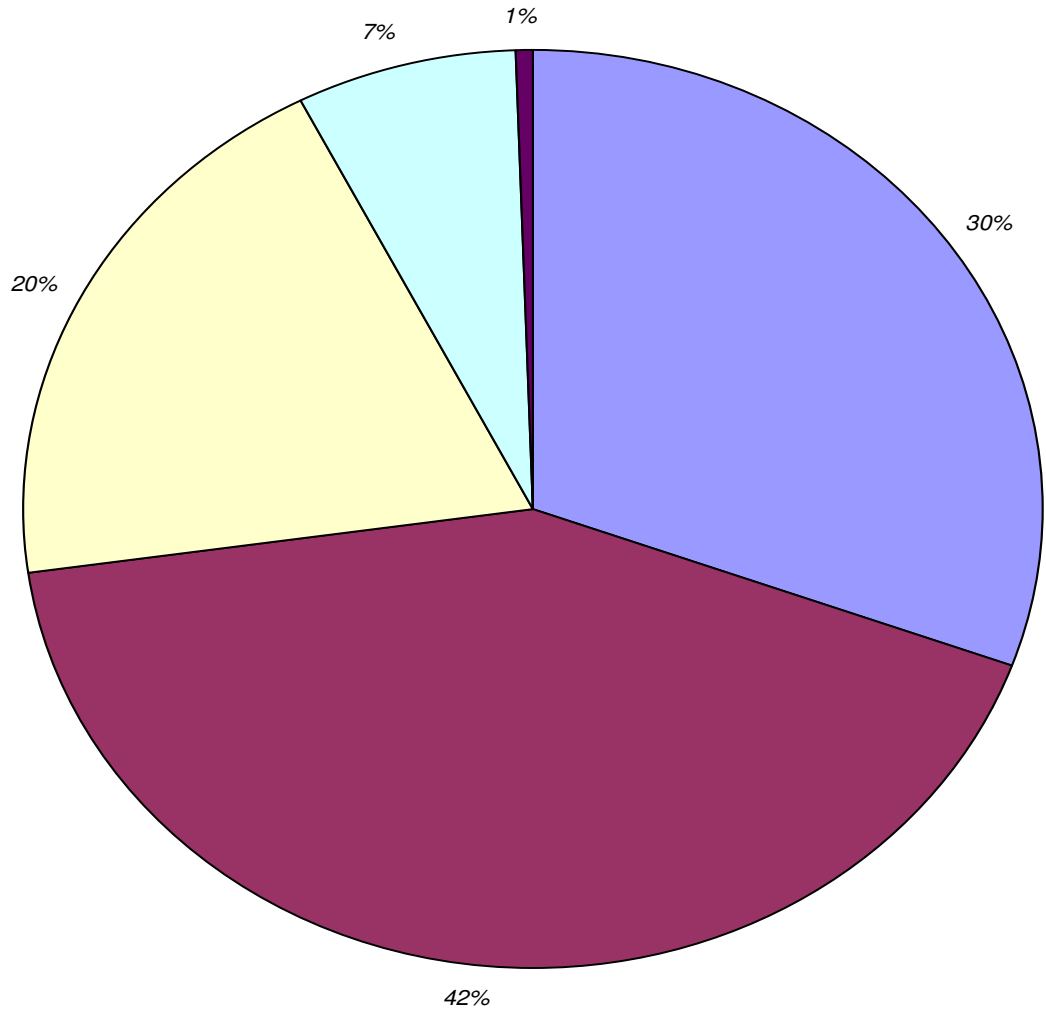

# Aerobic Bacteria

Alcohol

Anaerobic Bacteria

# App. Attenuation

Calories

Color

Density

pH

# Real Attenuation

Real Extract

Total VDK

Wild Yeast

Overall Micro

Micro By Test

- Aerobic Bacteria, Non-Zero
- Aerobic Bacteria, Zero
- Anaerobic Bacteria, Non-Zero
- Anaerobic Bacteria, Zero
- Wild Yeast, Non-Zero
- Wild Yeast, Zero