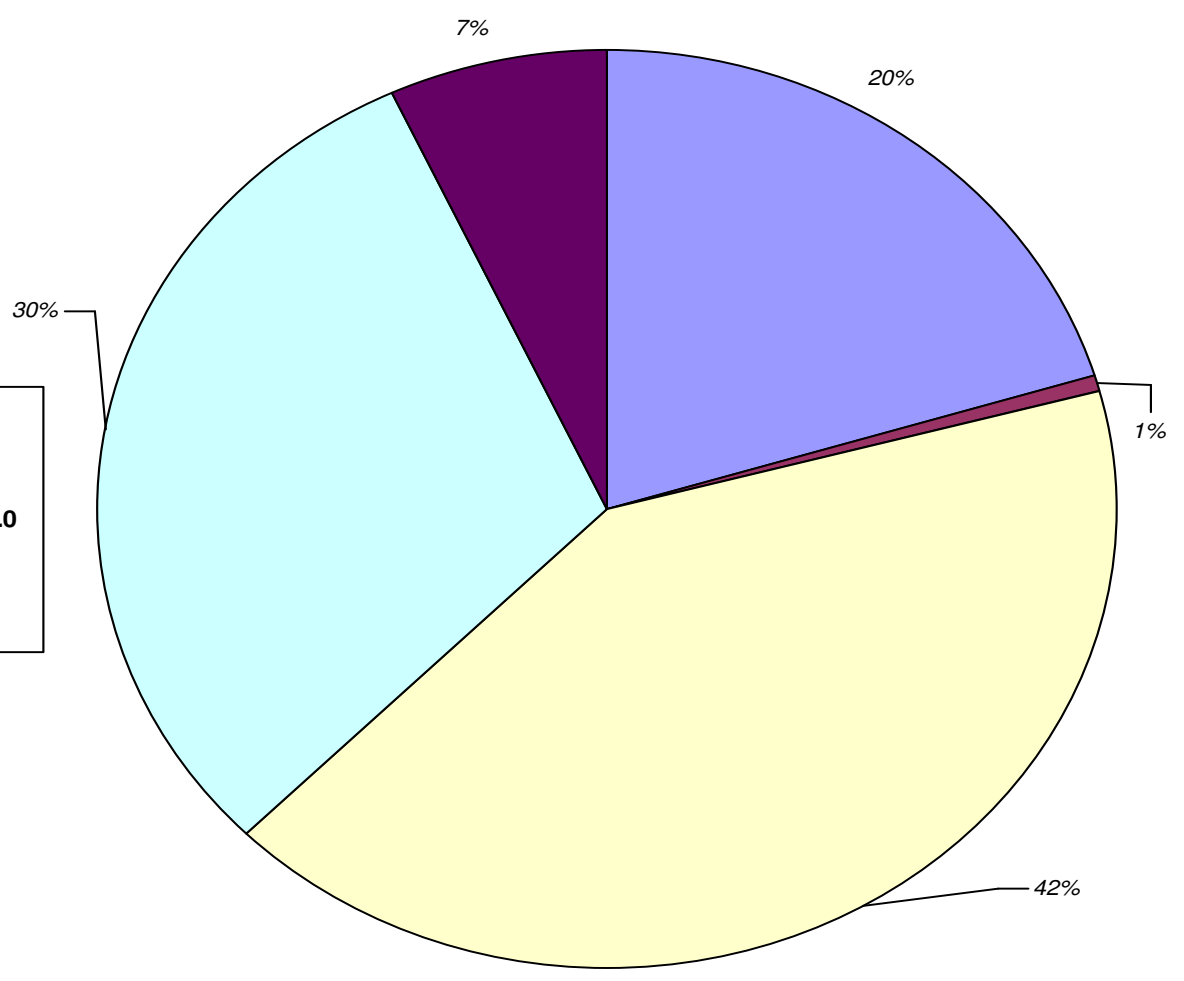

# Aerobic Bacteria

Alcohol

Anaerobic Bacteria

# App. Attenuation

Calories

Color

Density

pH

# Real Attenuation

Real Extract

Total VDK

Wild Yeast

Overall Micro

Micro By Test

- Aerobic Bacteria, Non-Zero
- Aerobic Bacteria, Zero
- Anaerobic Bacteria, Non-Zero
- Anaerobic Bacteria, Zero
- Wild Yeast, Non-Zero
- Wild Yeast, Zero