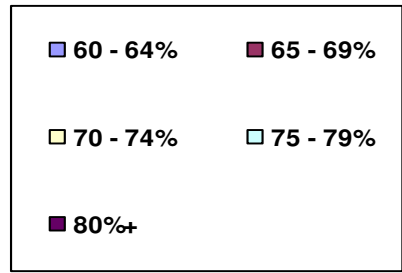

# App. Attenuation

Calories

Color

Density

pH

# Real Attenuation

Real Extract

Total VDK

Wild Yeast

Overall Micro

Micro By Test

- Aerobic Bacteria, Non-Zero
- Aerobic Bacteria, Zero
- Anaerobic Bacteria, Non-Zero
- Anaerobic Bacteria, Zero
- Wild Yeast, Non-Zero
- Wild Yeast, Zero