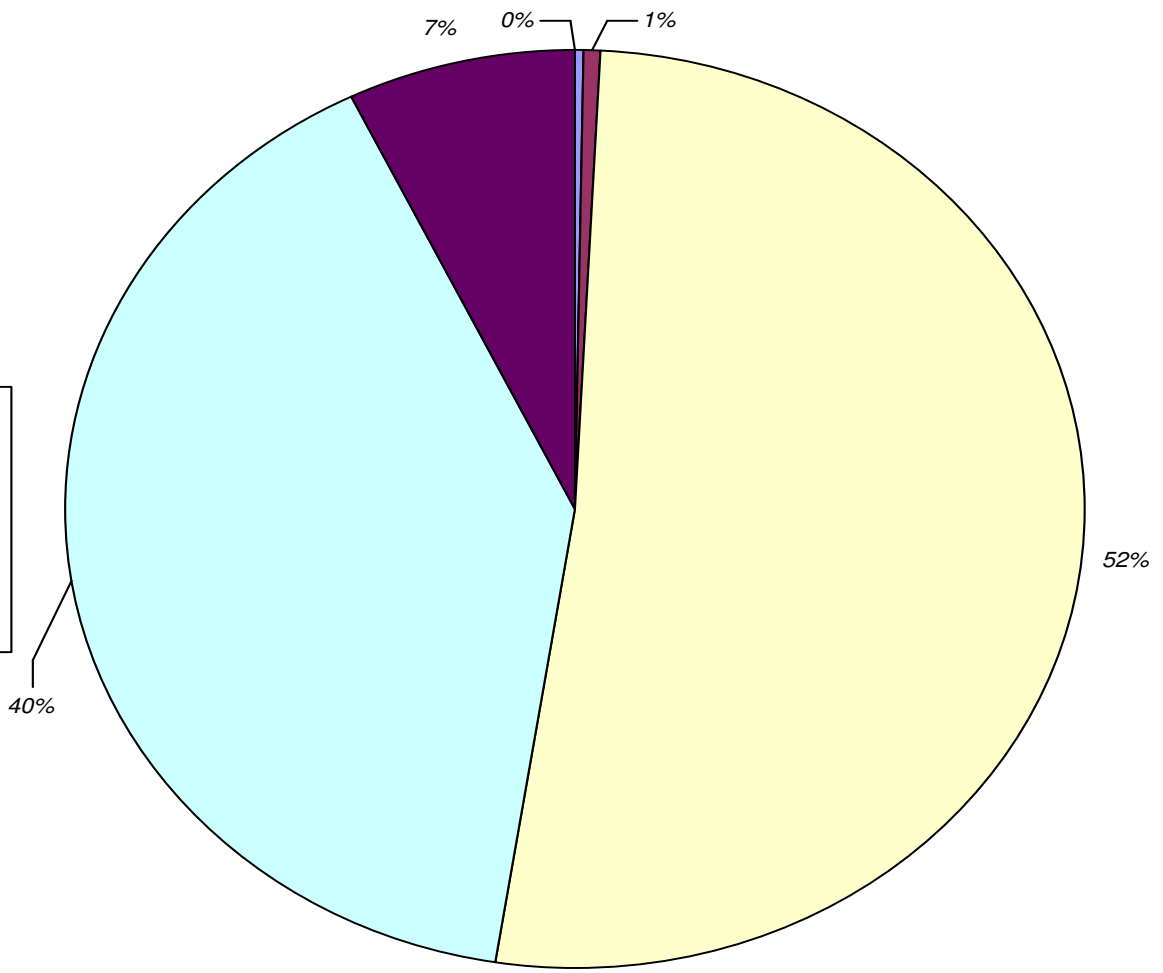

# Aerobic Bacteria

Alcohol

Anaerobic Bacteria

# Real Attenuation

Real Extract

Total VDK

Wild Yeast

Overall Micro

Micro By Test

- Aerobic Bacteria, Non-Zero
- Aerobic Bacteria, Zero
- Anaerobic Bacteria, Non-Zero
- Anaerobic Bacteria, Zero
- Wild Yeast, Non-Zero
- Wild Yeast, Zero