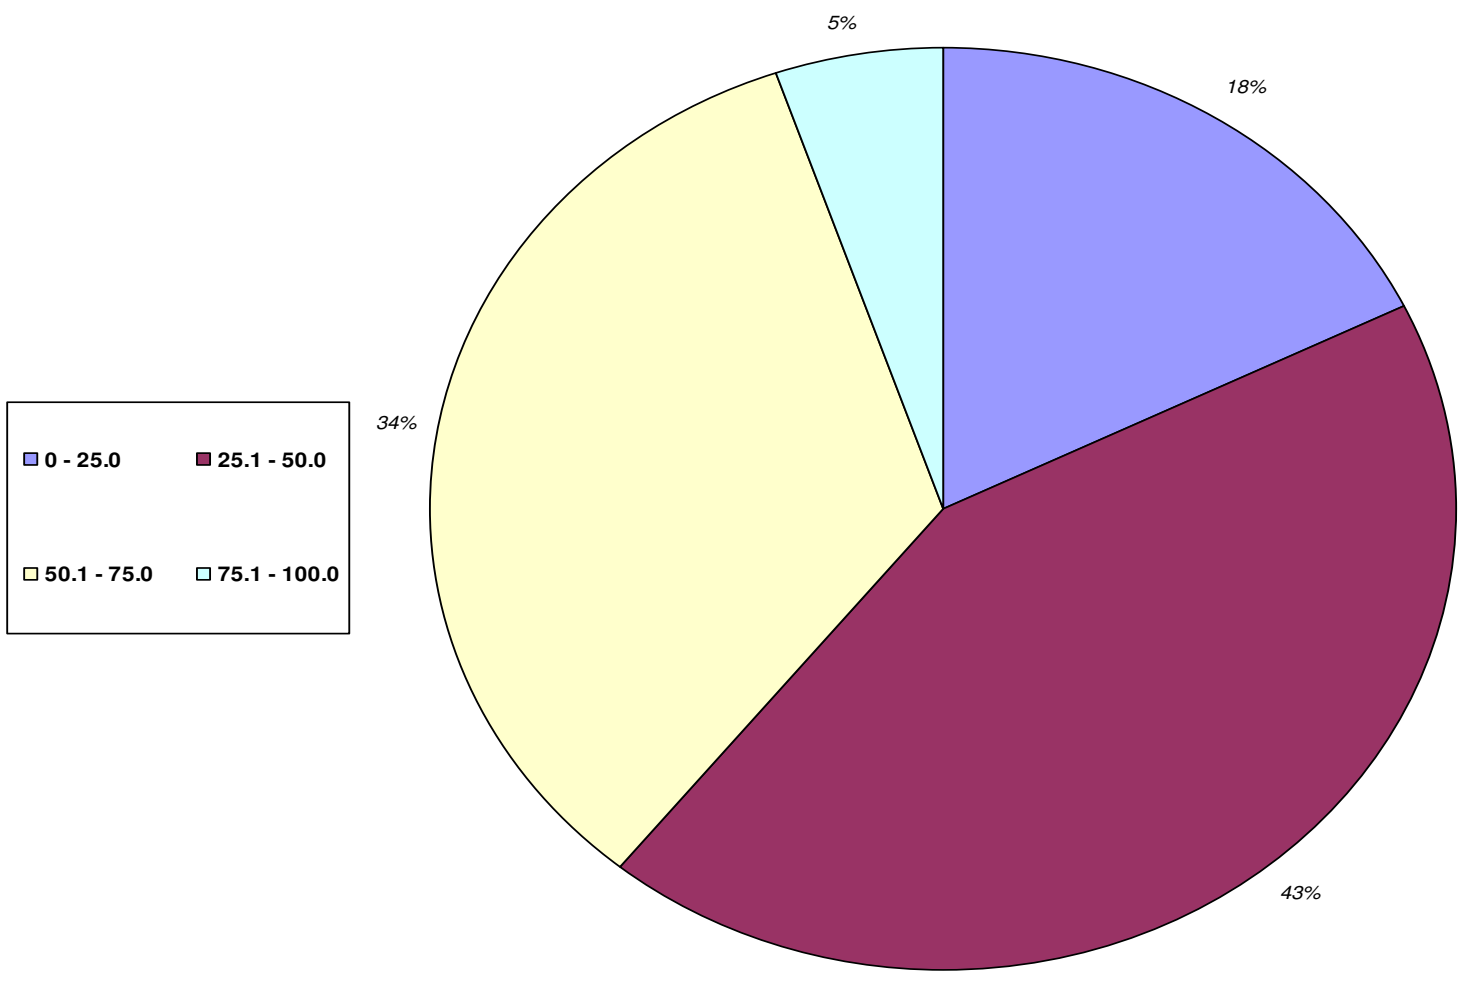

# Real Attenuation

Real Extract

Total VDK

Wild Yeast

Overall Micro

Micro By Test

- Aerobic Bacteria, Non-Zero
- Aerobic Bacteria, Zero
- Anaerobic Bacteria, Non-Zero
- Anaerobic Bacteria, Zero
- Wild Yeast, Non-Zero
- Wild Yeast, Zero

# IBU - Northeast

IBU - Northwest

IBU - South