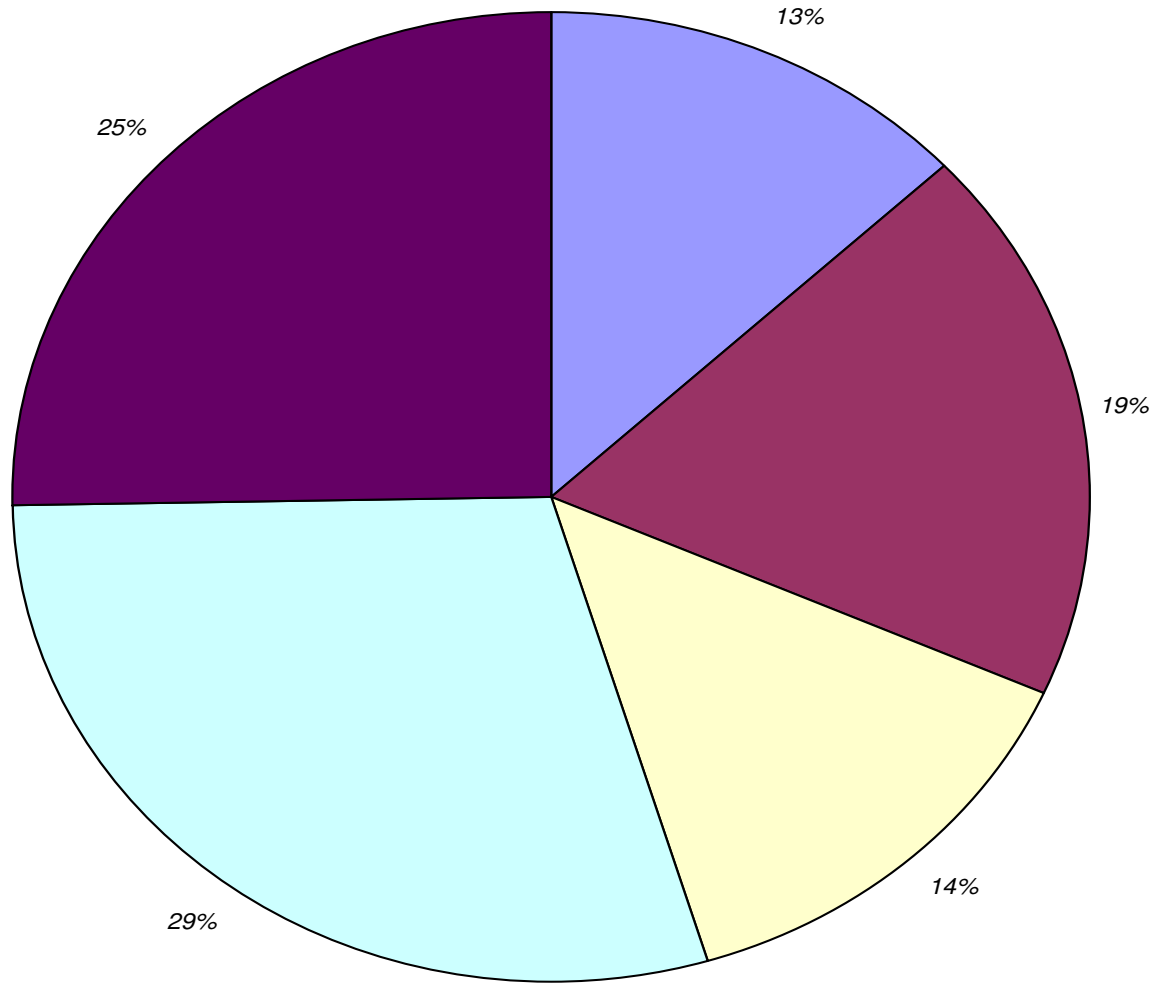

# Aerobic Bacteria

Alcohol

Anaerobic Bacteria

# App. Attenuation

Calories

Color

Density

pH

# Real Attenuation

Real Extract

Total VDK

Wild Yeast

Overall Micro

Micro By Test

- Aerobic Bacteria, Non-Zero
- Aerobic Bacteria, Zero
- Anaerobic Bacteria, Non-Zero
- Anaerobic Bacteria, Zero
- Wild Yeast, Non-Zero
- Wild Yeast, Zero